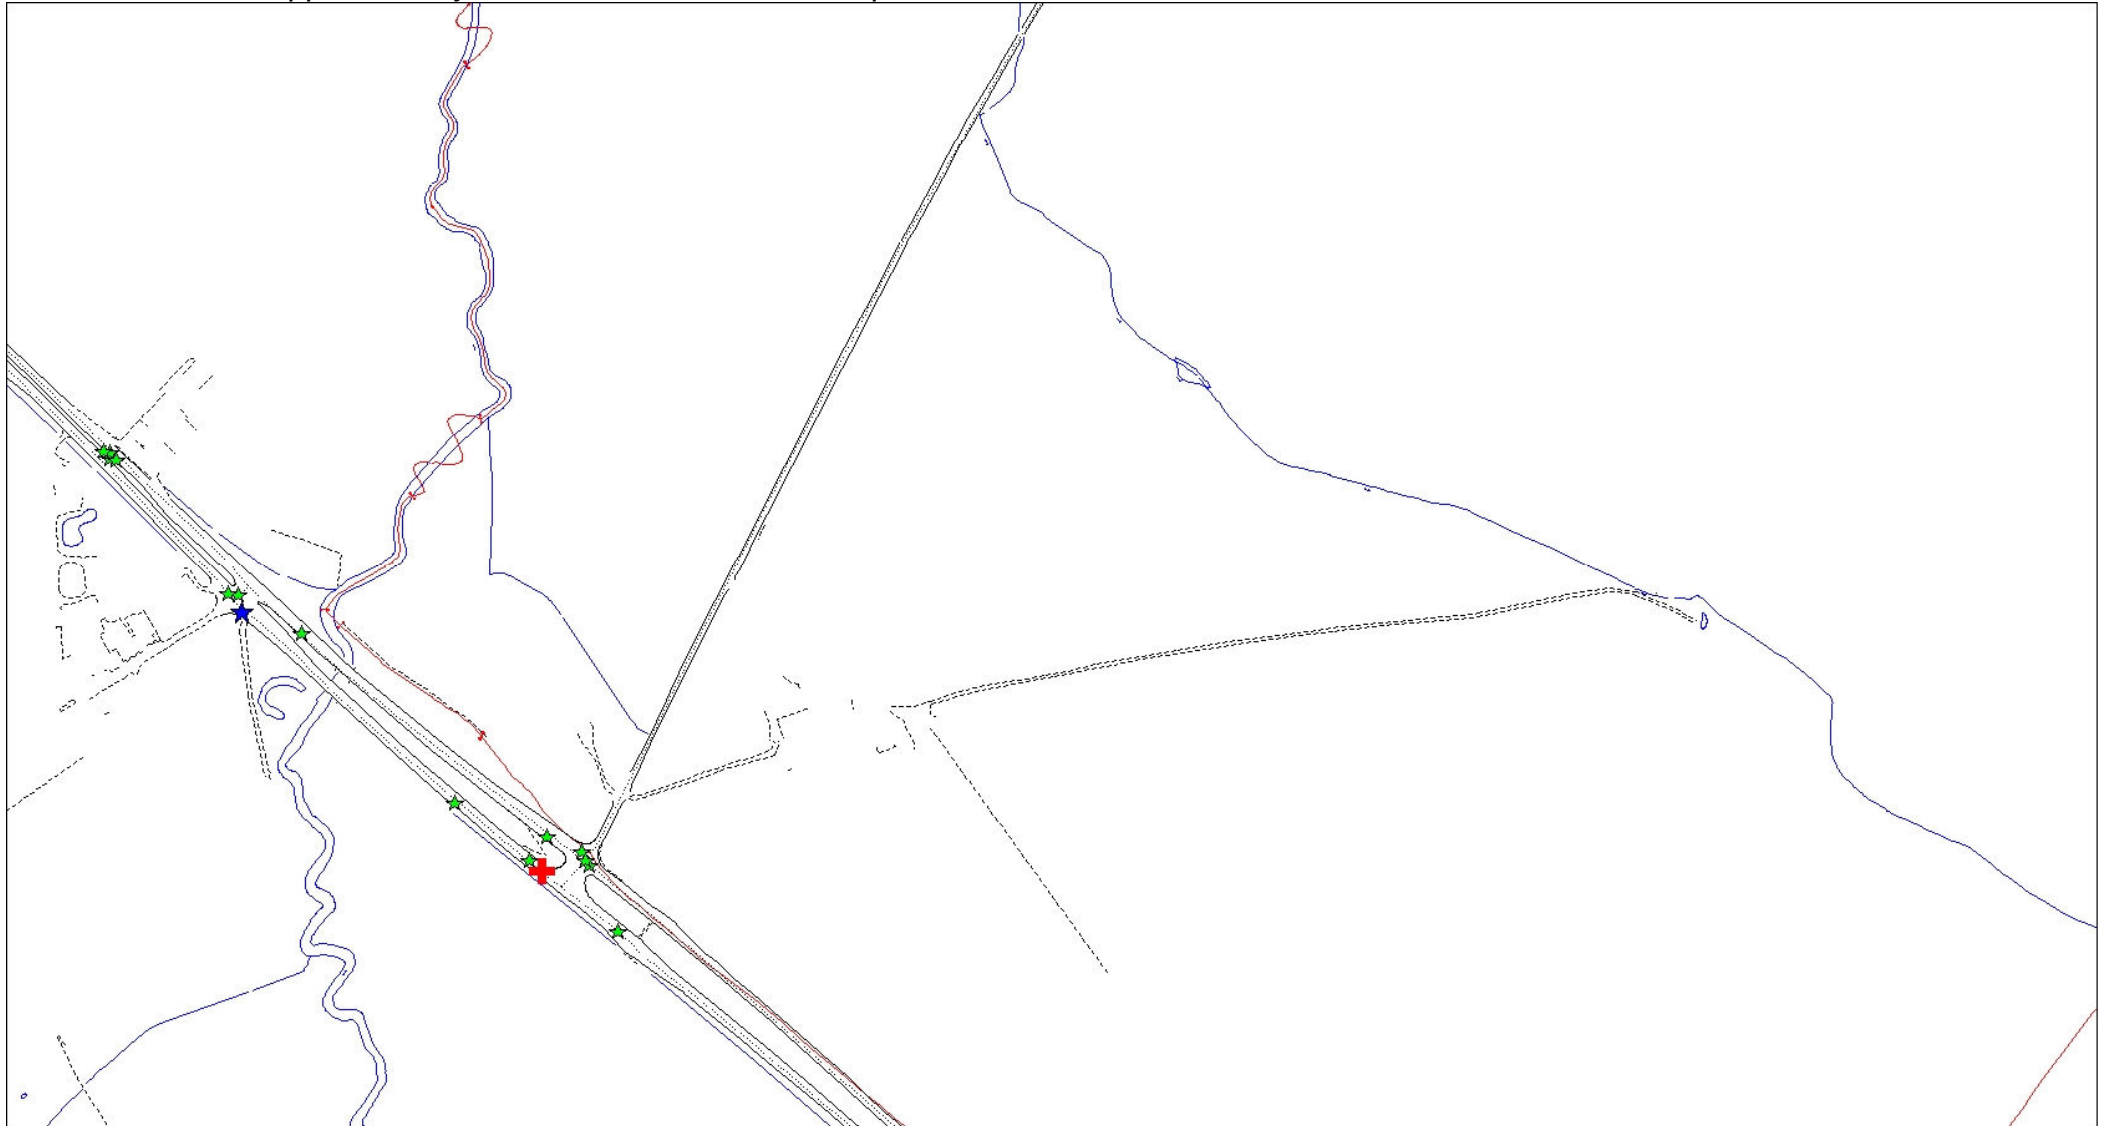

Reported accidents in the region of the A419/C.114 Castle Eaton Road junction December 2004 to December 2009

APPENDIX C

Data shown approx 750 metres of C.114 north of A419 and approx 750 metres A419 in the vicinity of the junction.

Reported accidents A419 = 15

Reported accidents C.114 = 0

Reported accidents at A419/C.114 junction

NB a reported accident is one where the police attend and record on their STATS 19 system. General rule of thumb is that for every one reported accident there are approximately 12 times more that are unreported.

Star symbols represent reported accidents in view area. Data sourced from Wiltshire Constabulary STATS 19 and Wiltshire Council Accsmap 2010